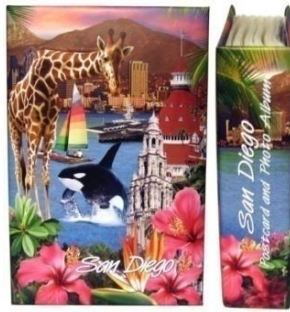

Puzzle / Albums / Coasters

PUZZLE / ALBUMS / COASTERS

OUT OF STOCK

500 piece
\$7.50

PHA-001
Photo Album—Hibiscus Collage
\$4.00

CO-01
\$3.00

XA-001
\$3.50

XA-008
\$3.50