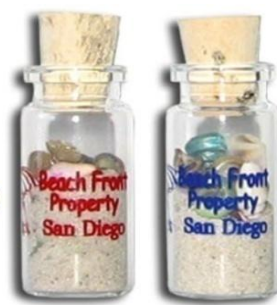

Sand / Shell / Sand Bottles

SAND & SHELLS

SS-011 / SET
Shark's Tooth Basket Display
(72 Bottles, 1 Free Basket, 1 Header Card)
\$108.00

SS-011
Genuine Prehistoric
Shark's Tooth
\$1.50

SS-012 / SET
Beach Front Property Basket Display
(72 Bottles, 1 Free Basket, 1 Header Card)
\$108.00

SS-012
SD Beach
Front Property
\$1.50

SAND BOTTLES

SA-16304
\$2.50

SA-16305
\$2.50

SA-16306
\$2.50

SA-16307
\$3.50

SA-16308
\$3.50

SA-16312
\$1.75