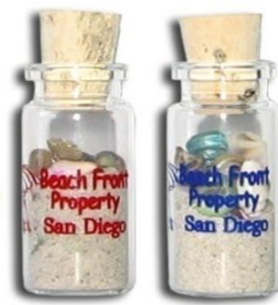

Sand / Shell / Sand Bottles

SAND & SHARK'S TOOTH

SS-011 / SET
 Shark's Tooth Basket Display
 (72 Bottles, 1 Free Basket, 1 Header Card)
 \$126.00

SS-011
 Genuine Prehistoric
 Shark's Tooth
 \$1.75

SS-012 / SET
 Beach Front Property Basket Display
 (72 Bottles, 1 Free Basket, 1 Header Card)
 \$126.00

SS-012
 SD Beach
 Front Property
 \$1.75

SAND BOTTLES

SA-16304
 \$3.00

SA-16305
 \$3.00

SA-16306
 \$3.00

SA-16307
 \$3.00

SA-16308
 \$3.00

MAGNET
SA-16315
 \$1.75